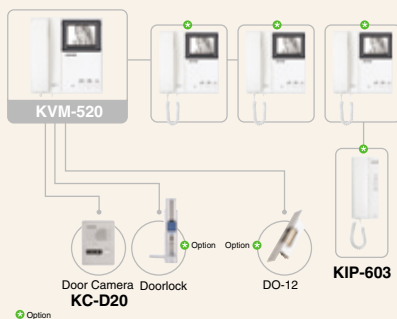

## Multiple type Home Videophone

### Diagram

## [ KVM-520 ]

- 4" CRT B/W VDP
- For single house & multi apartment, condominium & villa system (upto 450 houses) are available
- Up to 5 indoor units (4 monitor & 1 audio handset, KIP-603) and 1 front door camera connection
- Internal call & conversation function between extended indoor units in a house
- Audio + video conversation with visitor
- Audio open (front door & common gate) function
- Call & conversation function with guard master
- Upto 3pcs of common gate cameras connection in a building

### Specifications

Model no.	KVM-520	
Power	Trans AC220V $\pm$ 10% or AC 110V $\pm$ 10%	
Power consumption	Max. 15W, Stand by 1W	
Assurance temperature	0°C ~ +50°C	
Communication systems	Duplex handset conversation	
CRT	4" flat tube	
Wiring	4wires (front door camera), 6wires (common gate camera)	
Max. wiring distance	Ø0.65 single cable : 50m, 5C-2V coaxial cable : 100m (front door camera)	
Mount type	Surface mount	
Dimension (mm)	210(W) x 222(H) x 57(D)	
Weight (approx. kg)	1.7kgs	
Camera connection	Front door camera	KC-B61, KC-B63, KC-D20
	Common gate camera	KLP-100, KLP-104, KLP-108, KLP-112 KLP-P100, KLP-P104, KLP-P108, KLP-P112